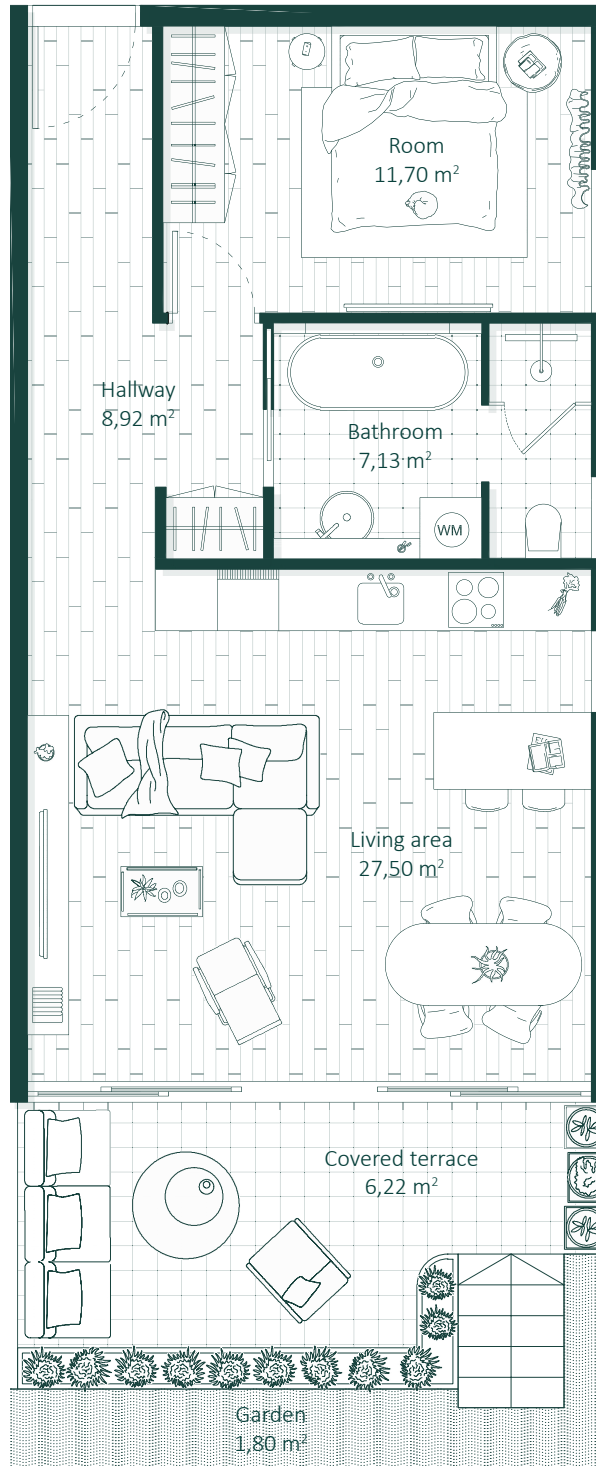

TERRACE

luxury • living

APARTMENT 001 TOTAL AREA 61,47 m² 1 BEDROOM 1 BATHROOM

Sizes and dimensions are approximate, actual may vary. Floor plans are for illustrative purposes only and should only be used as such by any prospective buyer. Whilst every attempt will be made to ensure the accuracy of the floor plan contained here, measurements of doors, windows, rooms, and any other item are approximate, and no responsibility will be taken.